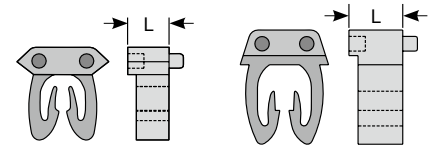

0236 KSS SM TYPE COLOR CODED CABLE MARKER

- Material: UL94V-2 flame rated, UL approved Nylon 66.
- Feature :
 1. More effective in marker assembly. It can be applied after completing of terminal assembly to the wire.
 2. Not easy to transfigure and beautiful ,clear printing and longer lasting (not fade easily).
 3. Strip off from the cutting point easily when used. Continuously SM type cable markers is string type and each one is connected.

SM Packing

PB-SM Packing

SM-0

SM-1,2,3

| Item No. | Packing | Item No. | Packing | Suitable Wire | | Suitable Range I.D. | L | Std. Markings |
|----------|-----------------------------|----------|----------------------------|-----------------|-------|---------------------|-----|---------------|
| | | | | mm ² | AWG | | | |
| SM-0 | 1000pcs (25pcsX40strips) | P-SM0 | 250pcs (25pcsX10strips) | 0.12~0.5 | 26~20 | 1.2~2.0 | 2.3 | 0 ~ 9 |
| SM-1 | 1200pcs (30pcsX40strips) | P-SM1 | 300pcs (30pcsX10strips) | 0.5~1.5 | 20~18 | 2.2~2.8 | 2.9 | |
| SM-2 | 1200pcs (30pcsX40strips) | P-SM2 | 300pcs (30pcsX10strips) | 1.5~2.5 | 16~14 | 3.0~3.6 | 2.8 | |
| SM-3 | 800pcs (20pcsX40strips) | P-SM3 | 200pcs (20pcsX10strips) | 4~6 | 12~10 | 4.2~5.1 | 2.9 | |

| Item No. | Std. Markings | Packing | Item No. | Std. Markings | Packing |
|----------|-------------------|----------------------|----------|---------------------------|----------------------|
| PB-SM0 | Individual: | 10 strips (25pcs) | PB-SM0 | | 13 strips (25pcs) |
| PB-SM1 | 0, 1, 2, 3...9 | 10 strips (15pcs) | PB-SM1 | Serial: A ~ M N ~ Z | 13 strips (15pcs) |
| PB-SM2 | A, B, C ... Z | 10 strips (15pcs) | PB-SM2 | | 13 strips (15pcs) |
| PB-SM3 | /, +, -, ±, blank | 10 strips (15pcs) | PB-SM3 | | 13 strips (10pcs) |
| | Serial: 0 ~ 9 | 10 strips (10pcs) | | | |